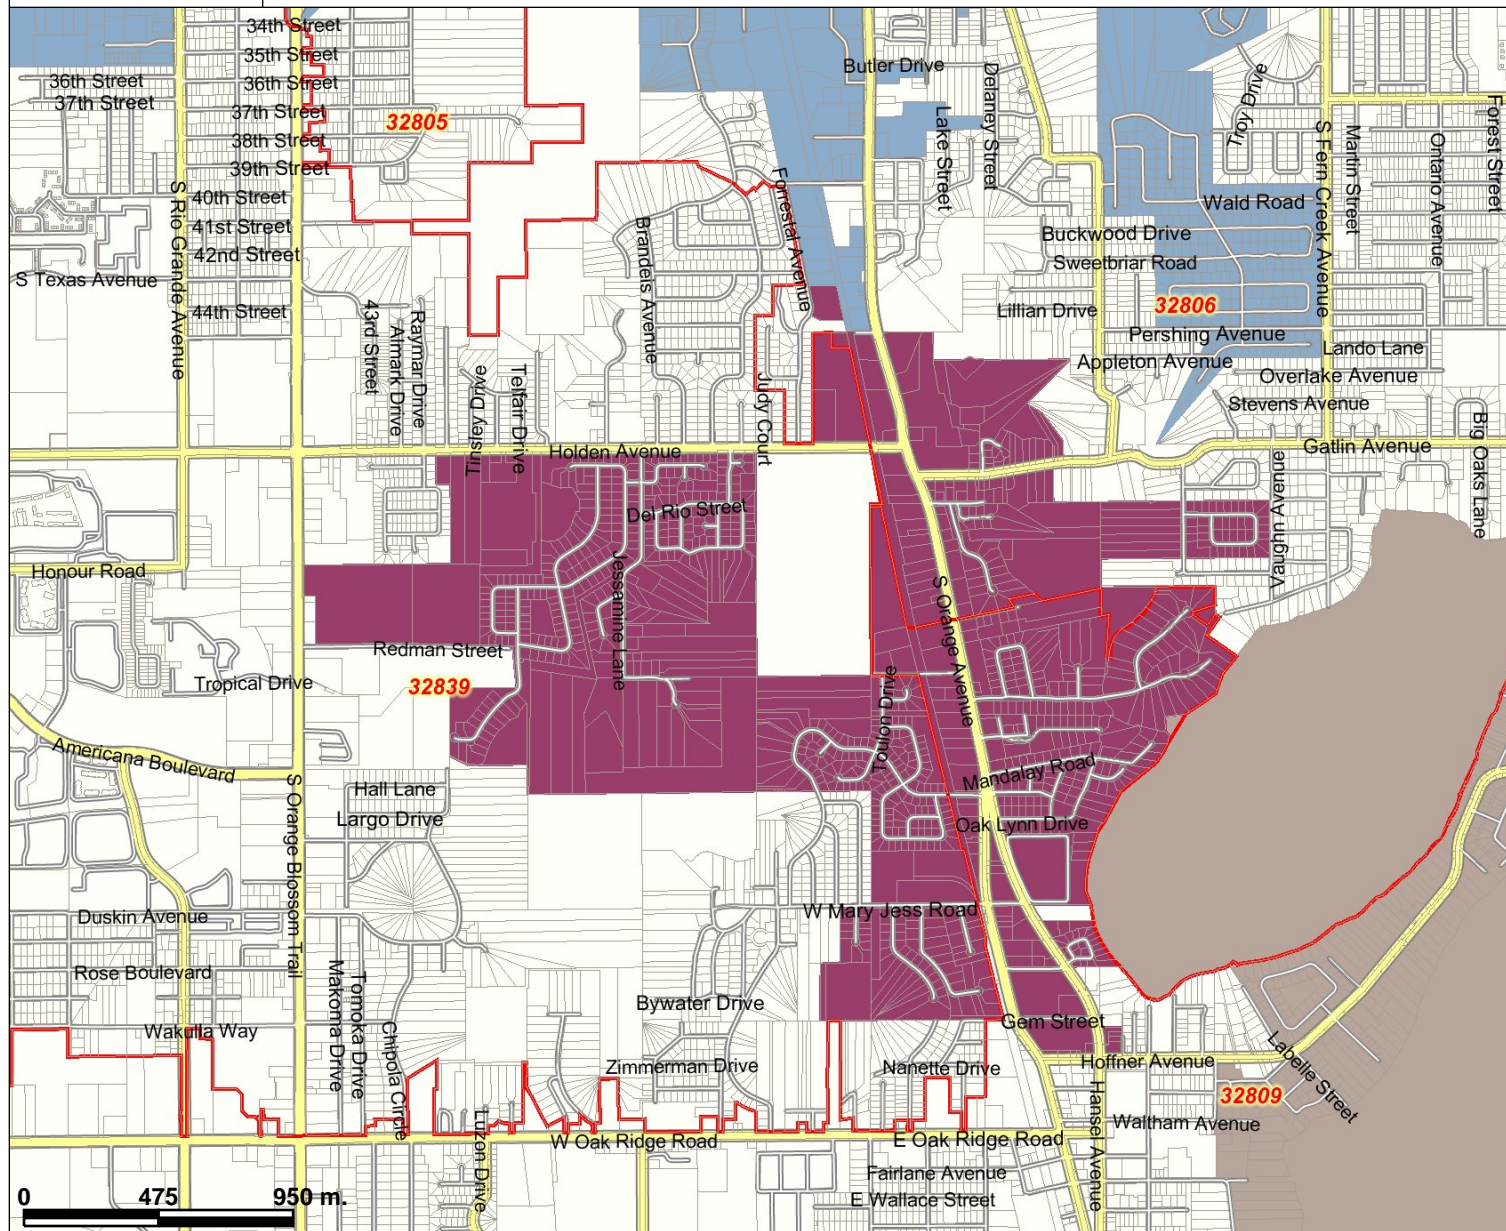

Zip Codes in Edgewood

Legend

- Parcels
- Post Offices
- Zip Codes
- Streets**
- Minor
- Major
- Cities**
- Apopka
- Bay Lake
- Belle Isle
- Eatonville
- Edgewood
- Lake Buena Vista
- Maitland
- Oakland
- Ocoee
- Orlando
- Windermere
- Winter Garden
- Winter Park

Scale: 1:26,684

This map is a user generated static output from an Internet mapping site and is for general reference only. Data layers that appear on this map may or may not be accurate, current, or otherwise reliable. THIS MAP IS NOT TO BE USED FOR NAVIGATION.